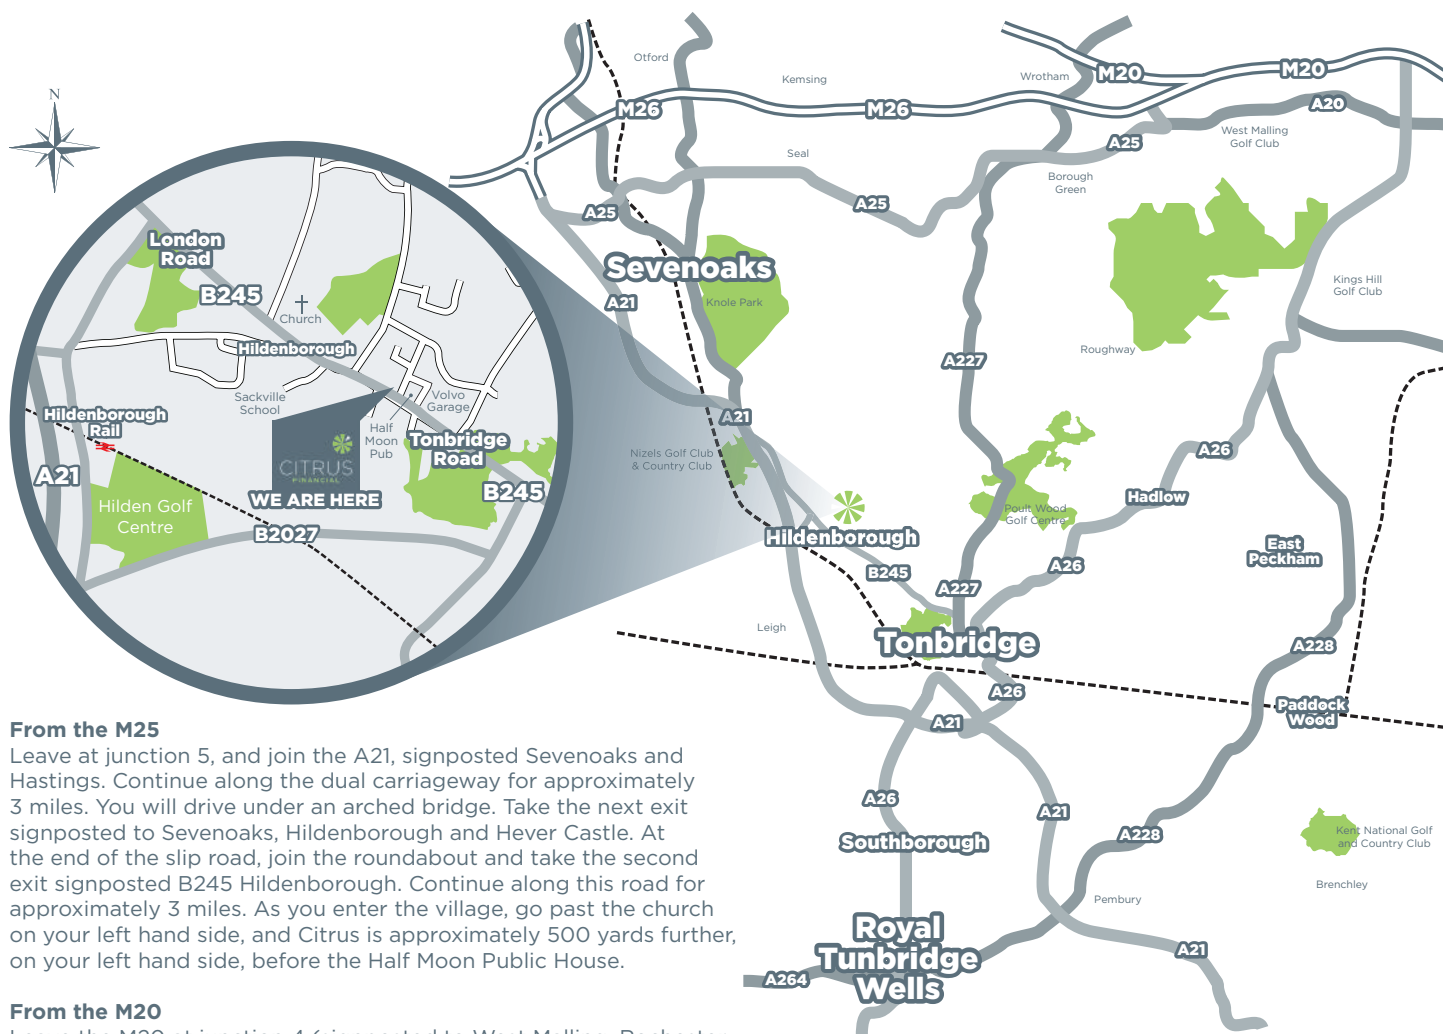

CITRUS
FINANCIAL

*A fresh approach to
financial advice and planning*

Find Us

From the M25

Leave at junction 5, and join the A21, signposted Sevenoaks and Hastings. Continue along the dual carriageway for approximately 3 miles. You will drive under an arched bridge. Take the next exit signposted to Sevenoaks, Hildenborough and Hever Castle. At the end of the slip road, join the roundabout and take the second exit signposted B245 Hildenborough. Continue along this road for approximately 3 miles. As you enter the village, go past the church on your left hand side, and Citrus is approximately 500 yards further, on your left hand side, before the Half Moon Public House.

From the M20

Leave the M20 at junction 4 (signposted to West Malling, Rochester, Tonbridge, A228), and join the A228 towards Tonbridge. Continue onto the A227, and then turn right onto the B245 (signposted to Hildenborough). Continue into Hildenborough, and Citrus is located on the right hand side just past the Volvo dealership.

From Tunbridge Wells

Follow the A26 through Southborough, continuing into Tonbridge. Go straight through the High Street, until you reach Tonbridge School on your left. At this point take the left hand filter lane which leads straight into Hildenborough. Continue along this road for approximately 1.5 miles, until you reach a Volvo dealership on your right hand side. Citrus are 50 yards beyond Volvo, on the right.

From Maidstone

Follow the A26 through to Hadlow and carry on into Tonbridge. At the T junction turn right, and follow the directions from Tonbridge School as above.

By Rail

Regular services operate from London Charing Cross which stop at Hildenborough. Journey time approximately 40 minutes.